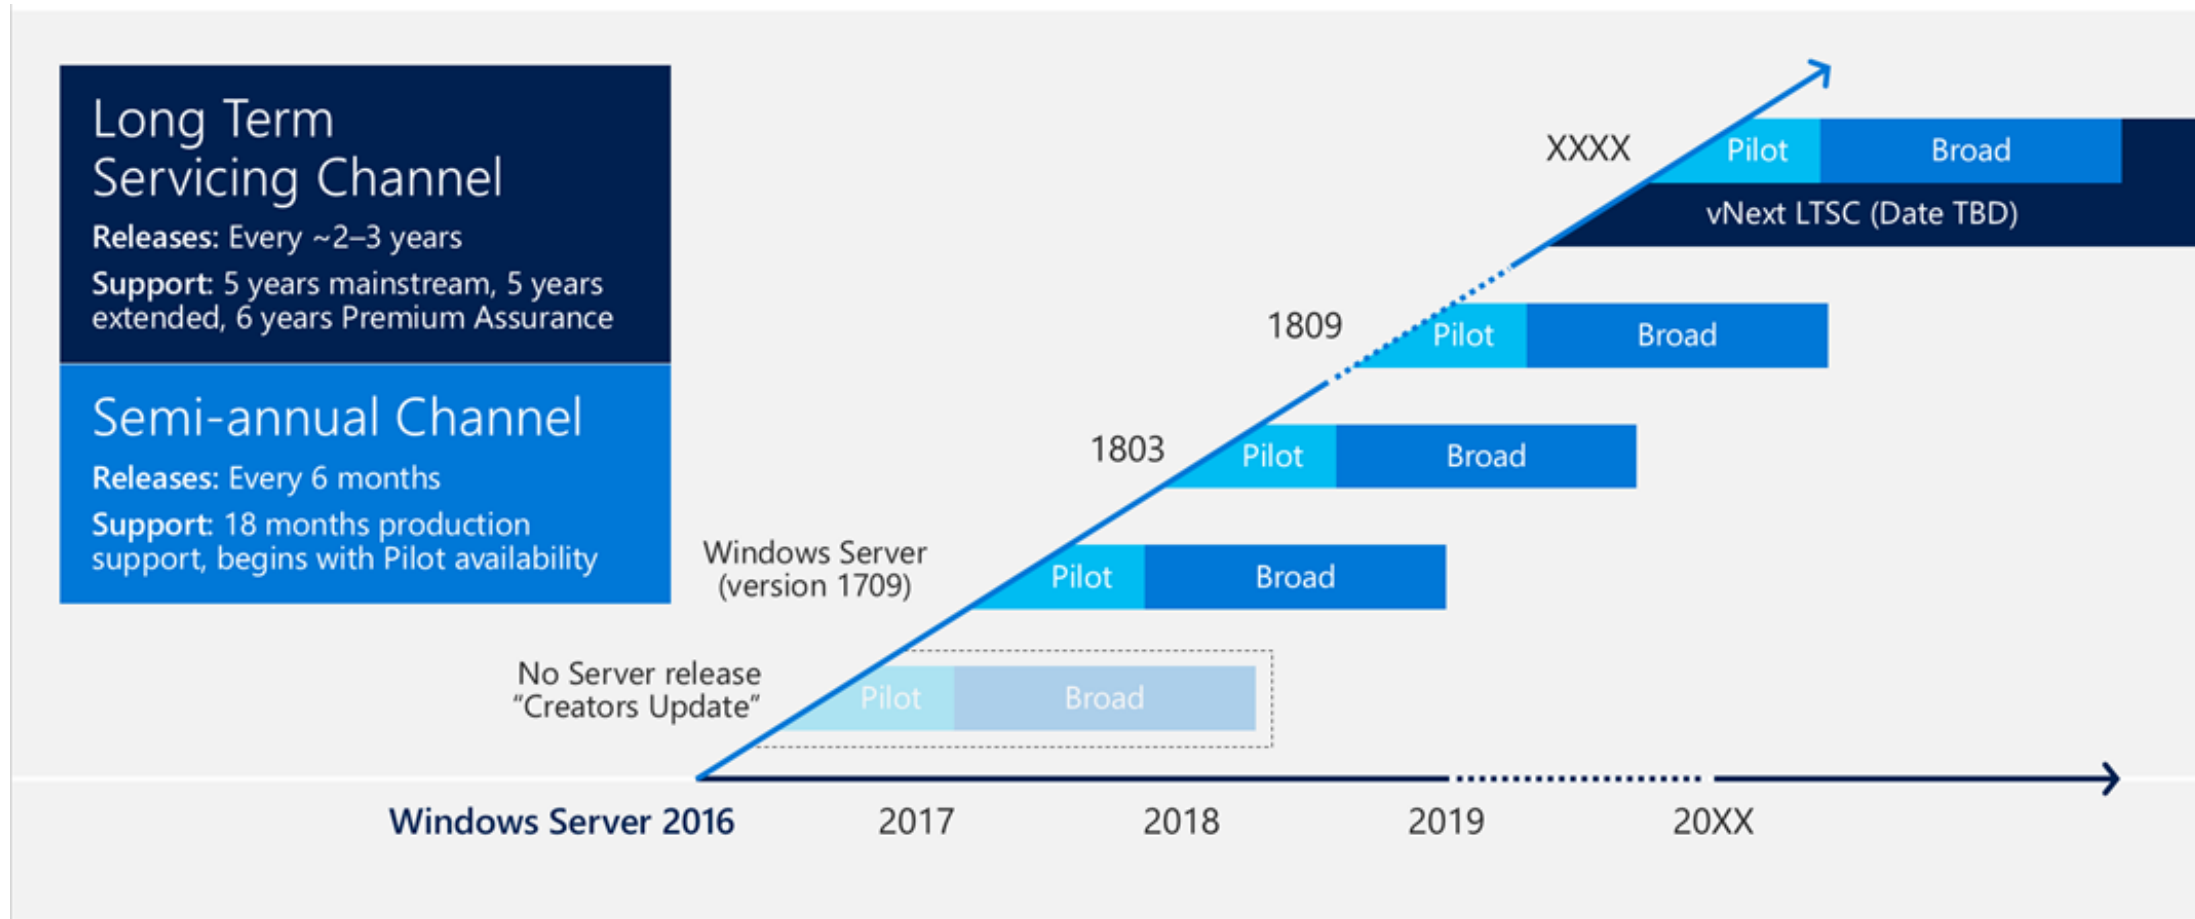

Semi-annual-Channel (SAC)

Voraussetzung:

Software Assurance für den Server und die CALs (auch RDS und RMS)