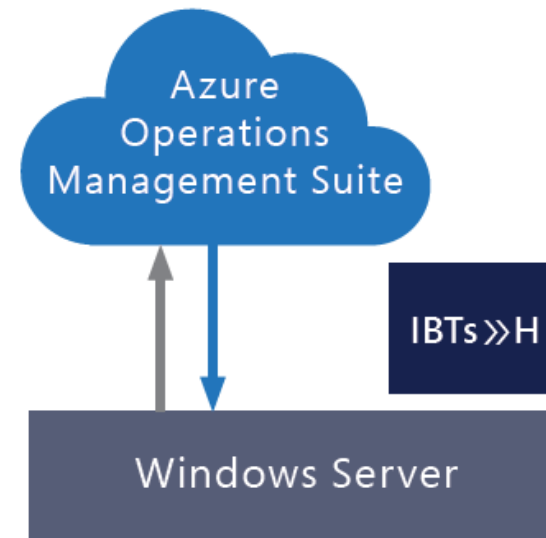

Remote Desktop Services

- **RDS is integrated with Azure AD**

Networking

- Docker's Routing Mesh
- Windows Networking at Parity with Linux for Kubernetes
- Core network stack
- Receive Window Autotuning
- TCP stats API
- ISATAP and 6to4

Microsoft Project "Honolulu"

Smaller deployments for small-to-medium business, remote/branch office.

"In-Box" Tools » Honolulu

Windows Server

Larger deployments for enterprises, hosters, and service providers.

System Center
IBTs » H

Windows Server

Cloud for hybrid IT management as a service.

Microsoft Project "Honolulu"

Flexible deployment to meet your needs

Install on a local Windows 10 client that has connectivity to the managed servers. Great for quick start, testing, ad-hoc or small scale scenarios.

Install on a designated gateway server and access from any client browser with connectivity to the gateway server.

Install directly on a managed server for the purpose of managing itself or a cluster in which it's a member node.