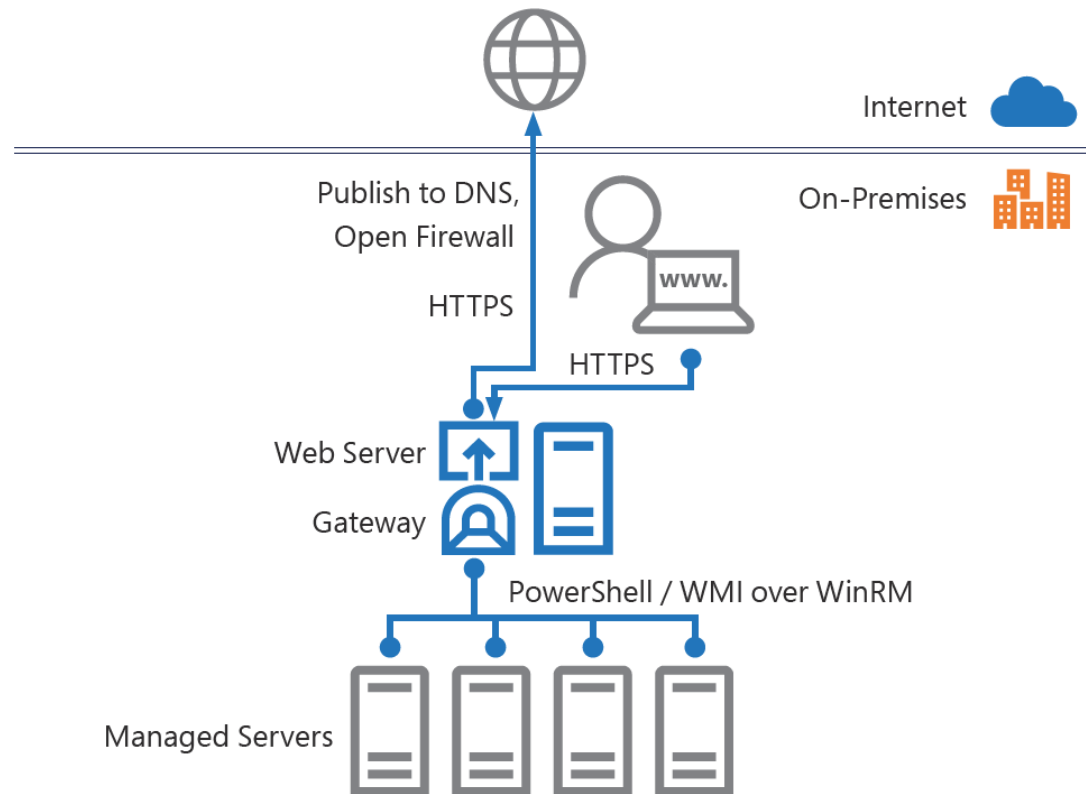

Remote Desktop Services

- **RDS is integrated with Azure AD**

Networking

- Docker's Routing Mesh
- Windows Networking at Parity with Linux for Kubernetes
- Core network stack
- Receive Window Autotuning
- TCP stats API
- ISATAP and 6to4

System Center
IBTs » H

Windows Server

Cloud for hybrid IT management as a service.

Microsoft Project "Honolulu"

Flexible deployment to meet your needs

Install on a local Windows 10 client that has connectivity to the managed servers. Great for quick start, testing, ad-hoc or small scale scenarios.

Install on a designated gateway server and access from any client browser with connectivity to the gateway server.

Install directly on a managed server for the purpose of managing itself or a cluster in which it's a member node.